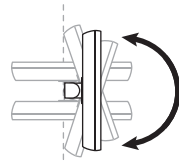

100 Series for Low Profile Systems

Single Pivot with P/L

Double Pivot with P/L

Keyboard/Laptop Pivot

**100 Series
(Fixed Height)**

Note: Actual range of motion depends on mounting surface and size of monitor.

LCD tilts up to 180° forward/back

LCD rotates up to 360° portrait/landscape

LCD pans up to 180° right/left

Keyboard tilts up to 180° forward/back

Single Pivot w/ P/L Interface

Double Pivot w/ P/L Interface