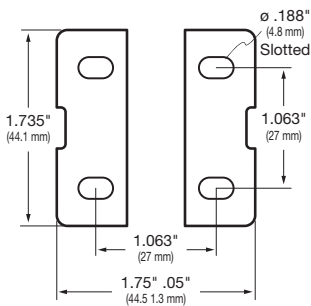

LCD tilts up to 180° forward/back

LCD rotates up to 360° portrait/landscape

LCD pans up to 180° right/left

Keyboard tilts up to 180° forward/back

Single Pivot w/ P/L Interface

Double Pivot w/ P/L Interface