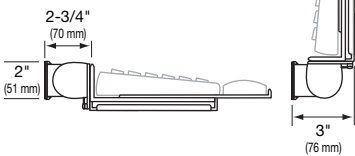

100 Series for Low Profile Systems

Single Pivot with P/L

Double Pivot with P/L

Keyboard/Laptop Pivot

**100 Series
(Fixed Height)**

Note: Actual range of motion depends on mounting surface and size of monitor.

LCD tilts up to 180° forward/back

LCD rotates up to 360° portrait/landscape

LCD pans up to 180° right/left

Keyboard tilts up to 180° forward/back

Single Pivot w/ P/L Interface

Double Pivot w/ P/L Interface