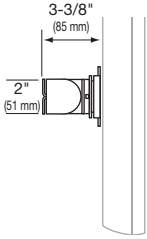

100 Series for Low Profile Systems

Single Pivot with P/L

Double Pivot with P/L

Keyboard/Laptop Pivot

**100 Series
(Fixed Height)**

Note: Actual range of motion depends on mounting surface and size of monitor.

LCD tilts up to 180° forward/back

LCD rotates up to 360° portrait/landscape

LCD pans up to 180° right/left

Keyboard tilts up to 180° forward/back

Single Pivot w/ P/L Interface

Double Pivot w/ P/L Interface