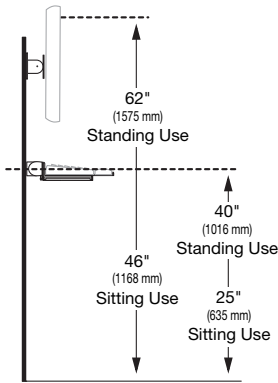

100 Series for Low Profile Systems

Single Pivot with P/L

Double Pivot with P/L

Keyboard/Laptop Pivot

**100 Series
(Fixed Height)**

Note: Actual range of motion depends on mounting surface and size of monitor.

LCD tilts up to 180° forward/back

LCD rotates up to 360° portrait/landscape

LCD pans up to 180° right/left

Keyboard tilts up to 180° forward/back

Single Pivot w/ P/L Interface

Double Pivot w/ P/L Interface

Keyboard/Laptop Pivot Interface