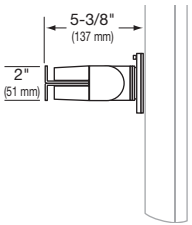

100 Series for Low Profile Systems

Single Pivot with P/L

Double Pivot with P/L

Keyboard/Laptop Pivot

**100 Series
(Fixed Height)**

Note: Actual range of motion depends on mounting surface and size of monitor.

LCD tilts up to 180° forward/back

LCD rotates up to 360° portrait/landscape

LCD pans up to 180° right/left

Keyboard tilts up to 180° forward/back

Single Pivot w/ P/L Interface

Double Pivot w/ P/L Interface