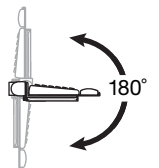

100 Series for Low Profile Systems

Single Pivot with P/L

Double Pivot with P/L

Keyboard/Laptop Pivot

**100 Series
(Fixed Height)**

Note: Actual range of motion depends on mounting surface and size of monitor.

LCD tilts up to 180° forward/back

LCD rotates up to 360° portrait/landscape

LCD pans up to 180° right/left

Keyboard tilts up to 180° forward/back

Single Pivot w/ P/L Interface

Double Pivot w/ P/L Interface