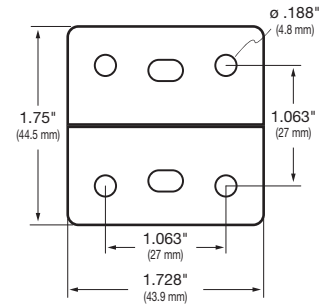

LCD tilts up to 180° forward/back

LCD rotates up to 360° portrait/landscape

LCD pans up to 180° right/left

Keyboard tilts up to 180° forward/back

Single Pivot w/ P/L Interface

Double Pivot w/ P/L Interface