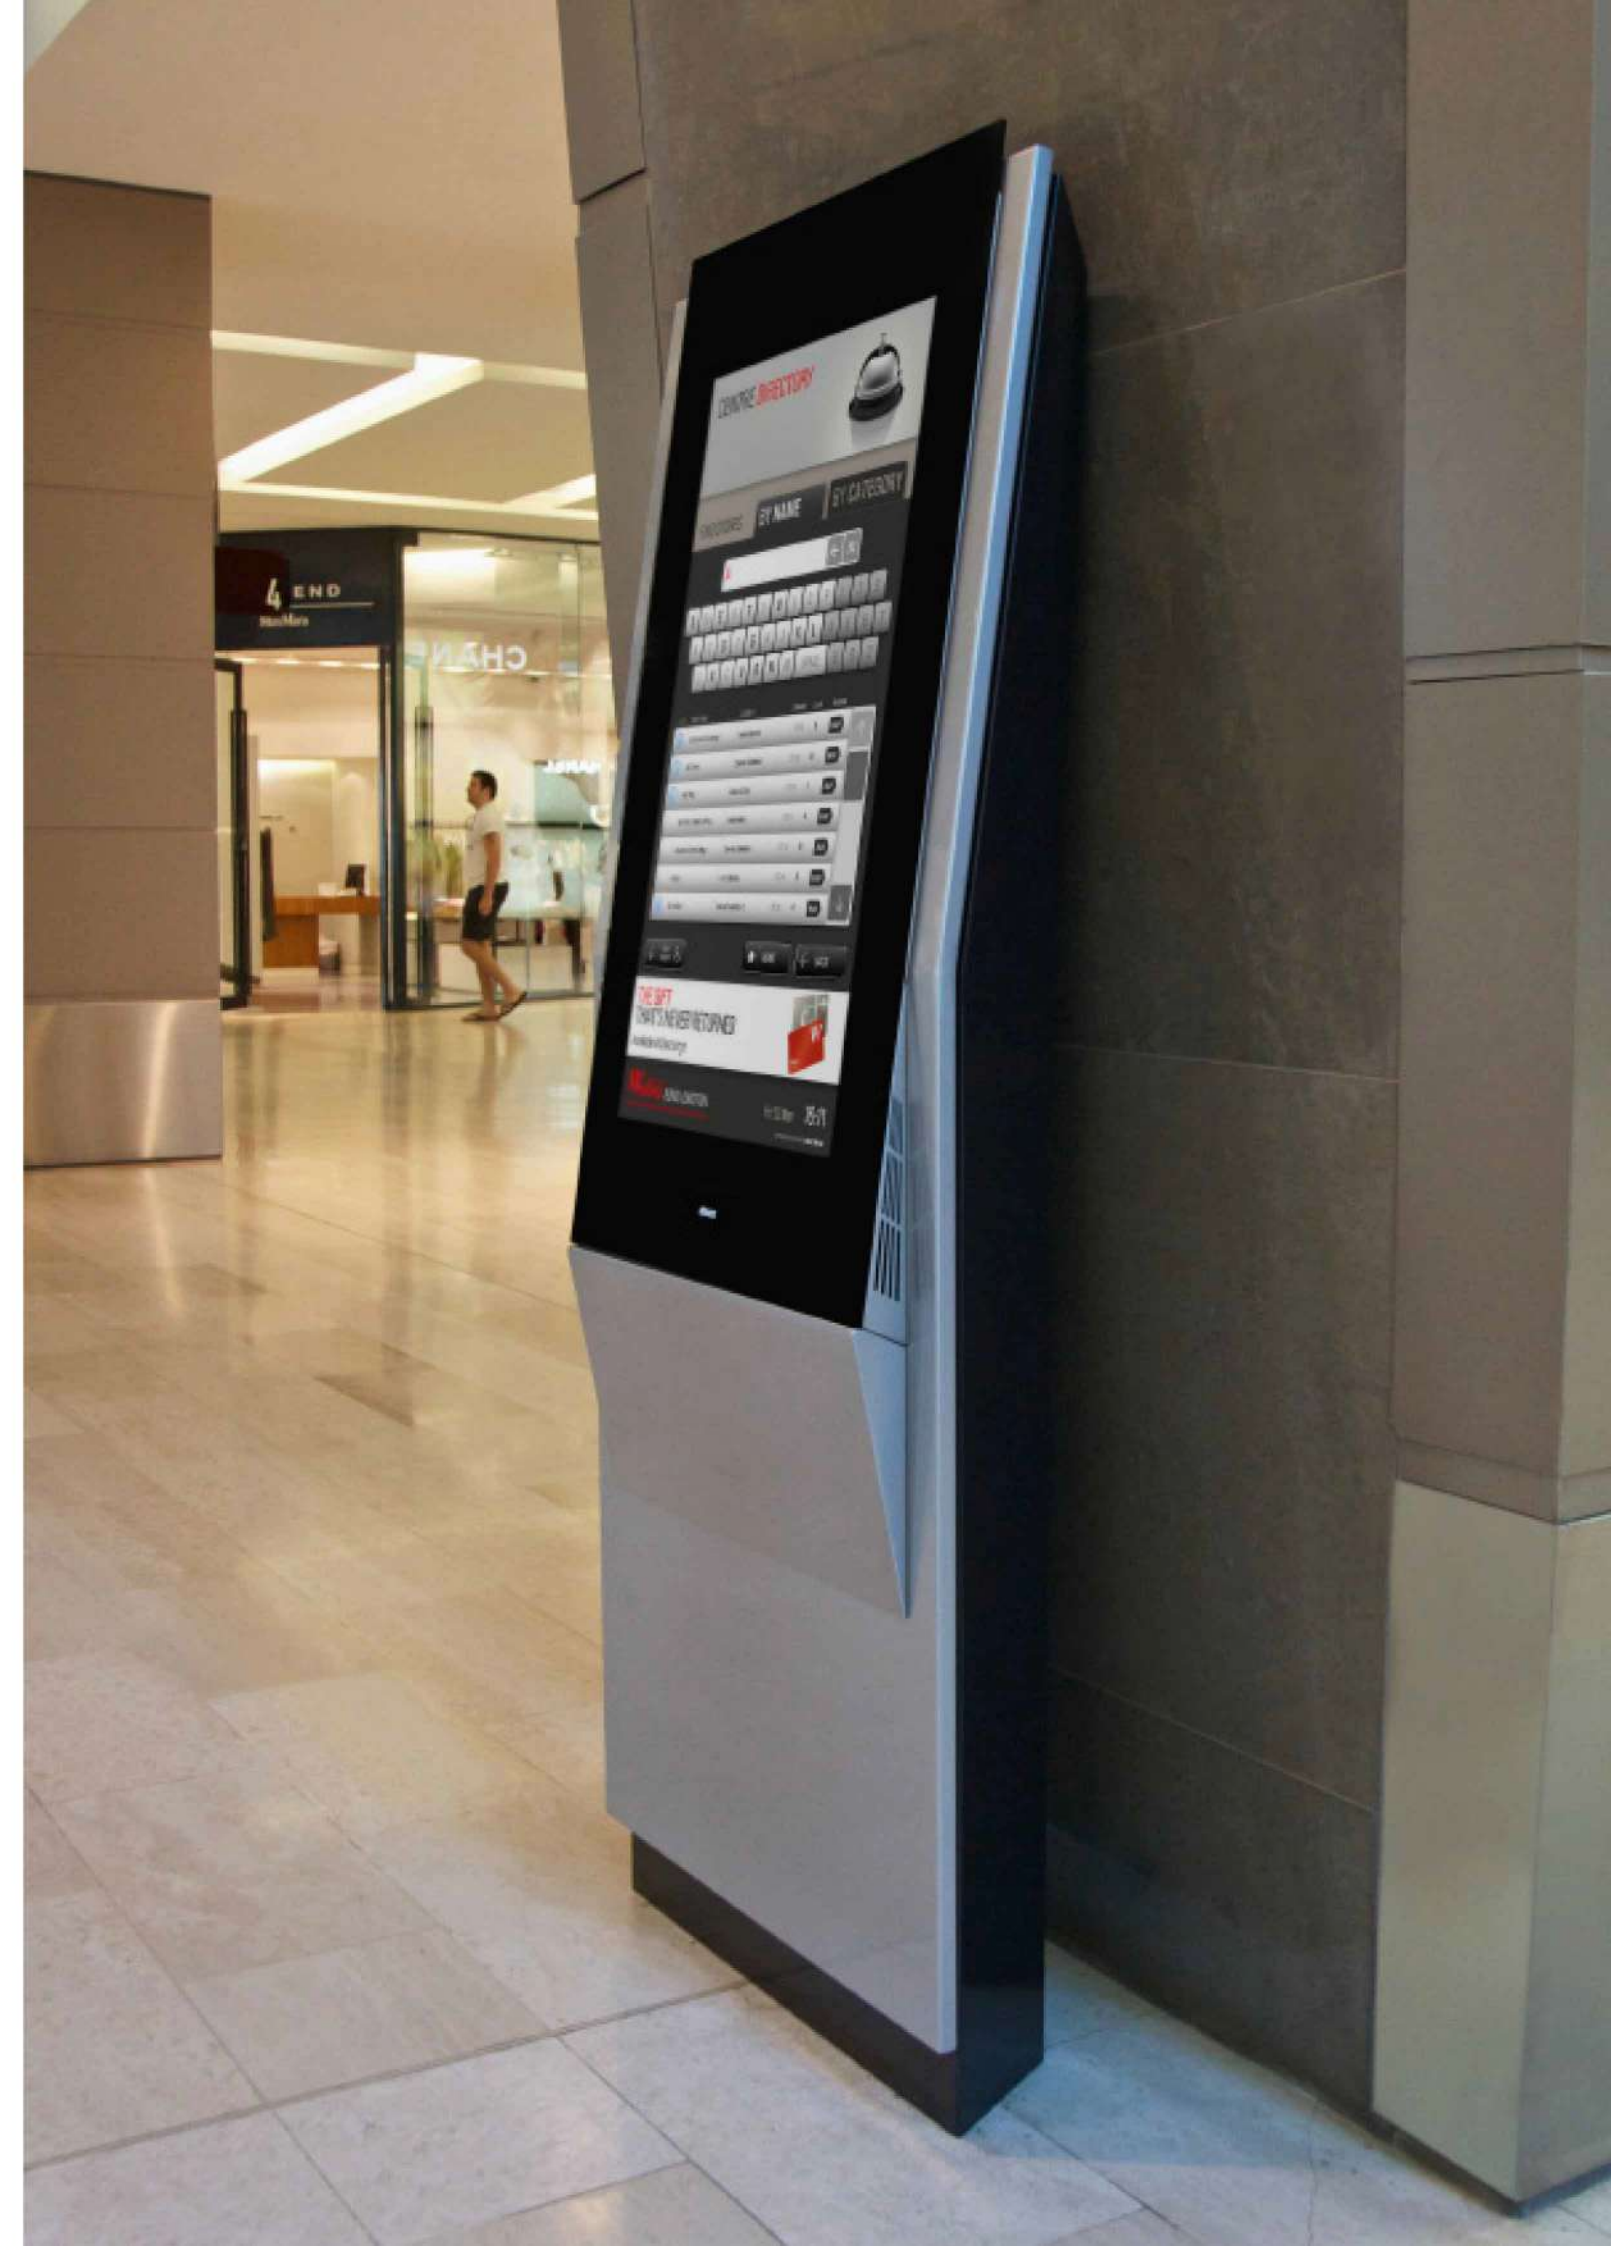

Vivid Duo Kiosk

Designed for all weather the Vivid Duo is a robust dual-sided kiosk suitable for indoor or harsh outdoor conditions. The Vivid Duo is weather proof and is engineered to withstand extremely hot or cold environments.

The Vivid Duo features a high contrast large format LCD giving the user superb visibility and comes with the option of air-conditioning. With its large format portrait screen and software interface, this outdoor Kiosk can accommodate all heights, including wheelchair bound users, through the use of a simple height adjust button.

This dual-screen kiosk, has the option of a second interactive touchscreen, digital signage, or backlit static signage on the reverse. The Vivid Duo can run media on both screens, showcase information, and display maps oriented to the user's position. This makes it ideal choice for university campuses, resorts, amusement parks, city or town centres, parks, zoos and public transport hubs.

FEATURES

- Toughened glass
- 2 x 46" Full HD LCD Displays
- Large portrait screen
- Power amplifier and speakers
- Spike and surge protection
- Quick and secure keyed access
- Network enabled

OPTIONS

- Infa red proximity sensor
- Indoor / Outdoor enclosure
- Backlight logo
- Customised branding
- Web / Security camera
- Touchscreens
- Backlit static / digital signage

SPECIFICATIONS

- Height 1880 mm (6'2")
- Width 742 mm (2'4")
- Depth 269 mm (9")
- Total floor footprint: 0.19 sqm (2'sq)
- Resolution: 1080 x 1920 (9:16)
- Active display area: 573 mm x 1018 mm