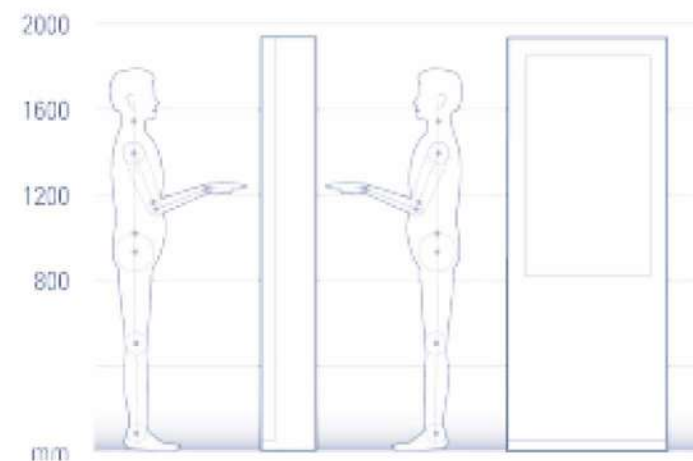

Vivid Duo Kiosk

Designed for all weather the Vivid Duo is a robust dual-sided kiosk suitable for indoor or harsh outdoor conditions. The Vivid Duo is weather proof and is engineered to withstand extremely hot or cold environments.

The Vivid Duo features a high contrast large format LCD giving the user superb visibility and comes with the option of air-conditioning. With its large format portrait screen and software interface, this outdoor Kiosk can accommodate all heights, including wheelchair bound users, through the use of a simple height adjust button.

This dual-screen kiosk, has the option of a second interactive touchscreen, digital signage, or backlit static signage on the reverse. The Vivid Duo can run media on both screens, showcase information, and display maps oriented to the user's position. This makes it ideal choice for university campuses, resorts, amusement parks, city or town centres, parks, zoos and public transport hubs.

FEATURES

- Toughened glass
- 2 x 46" Full HD LCD Displays
- Large portrait screen
- Power amplifier and speakers
- Spike and surge protection
- Quick and secure keyed access
- Network enabled

OPTIONS

- Infa red proximity sensor
- Indoor / Outdoor enclosure
- Backlight logo
- Customised branding
- Web / Security camera
- Touchscreens
- Backlit static / digital signage

SPECIFICATIONS

- Height 1880 mm (6'2")
- Width 742 mm (2'4")
- Depth 269 mm (9")
- Total floor footprint: 0.19 sqm (2'sq)
- Resolution: 1080 x 1920 (9:16)
- Active display area: 573 mm x 1018 mm