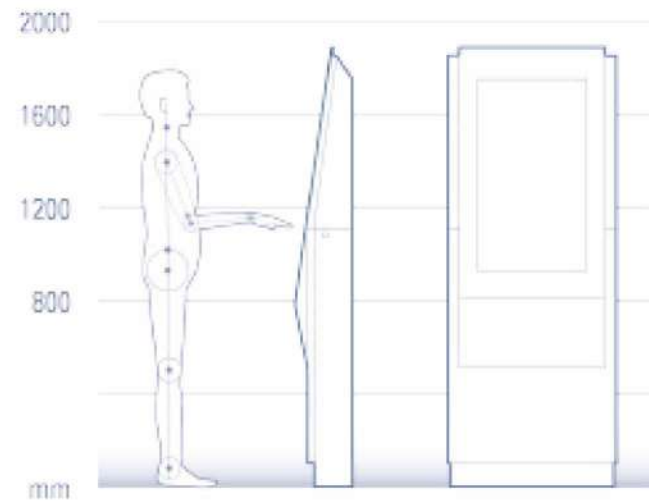

37" Edge Kiosk

Winner of the Australian Design Award. The Edge is our premium large-format portrait kiosk.

With the highest quality materials and finishes, the Edge is designed to complement the most sophisticated indoor spaces. Ideal for high traffic areas like airports, shopping centres, corporate and government buildings.

The angled face of the Edge sets it apart from non-interactive screens. The ultra-high resolution screen gives a crisp picture and clear text from any angle, and up close. Combined with dynamic software, it presents an alluring invitation to interact with it.

The Edge can accommodate people of all heights, including those in a wheelchair, with an height adjust button (invented by Abuzz).

The front door offers easy maintenance and allows two kiosks to be used back to back for 360 degree access in busy spaces.

FEATURES

- Toughened glass
- Slim with small footprint
- 37" Portrait HD LCD Touchscreen
- Discreet stereo speaker grills
- Power amplifier and speakers
- Spike and surge protection
- Winner of Australian Design Award
- Quick and secure keyed access

OPTIONS

- Magstripe card reader
- Printer for receipts and tickets
- Bar code scanner
- Customised branding
- Proximity sensor
- Additional signage
- Personnel directory

SPECIFICATIONS

- Height 1875 mm (6'1")
- Width 720 mm (2'4")
- Depth 245 mm (0'9")
- Total floor footprint: 0.17 sqm (1'8"sq)
- Active display area: 820 mm x 461 mm