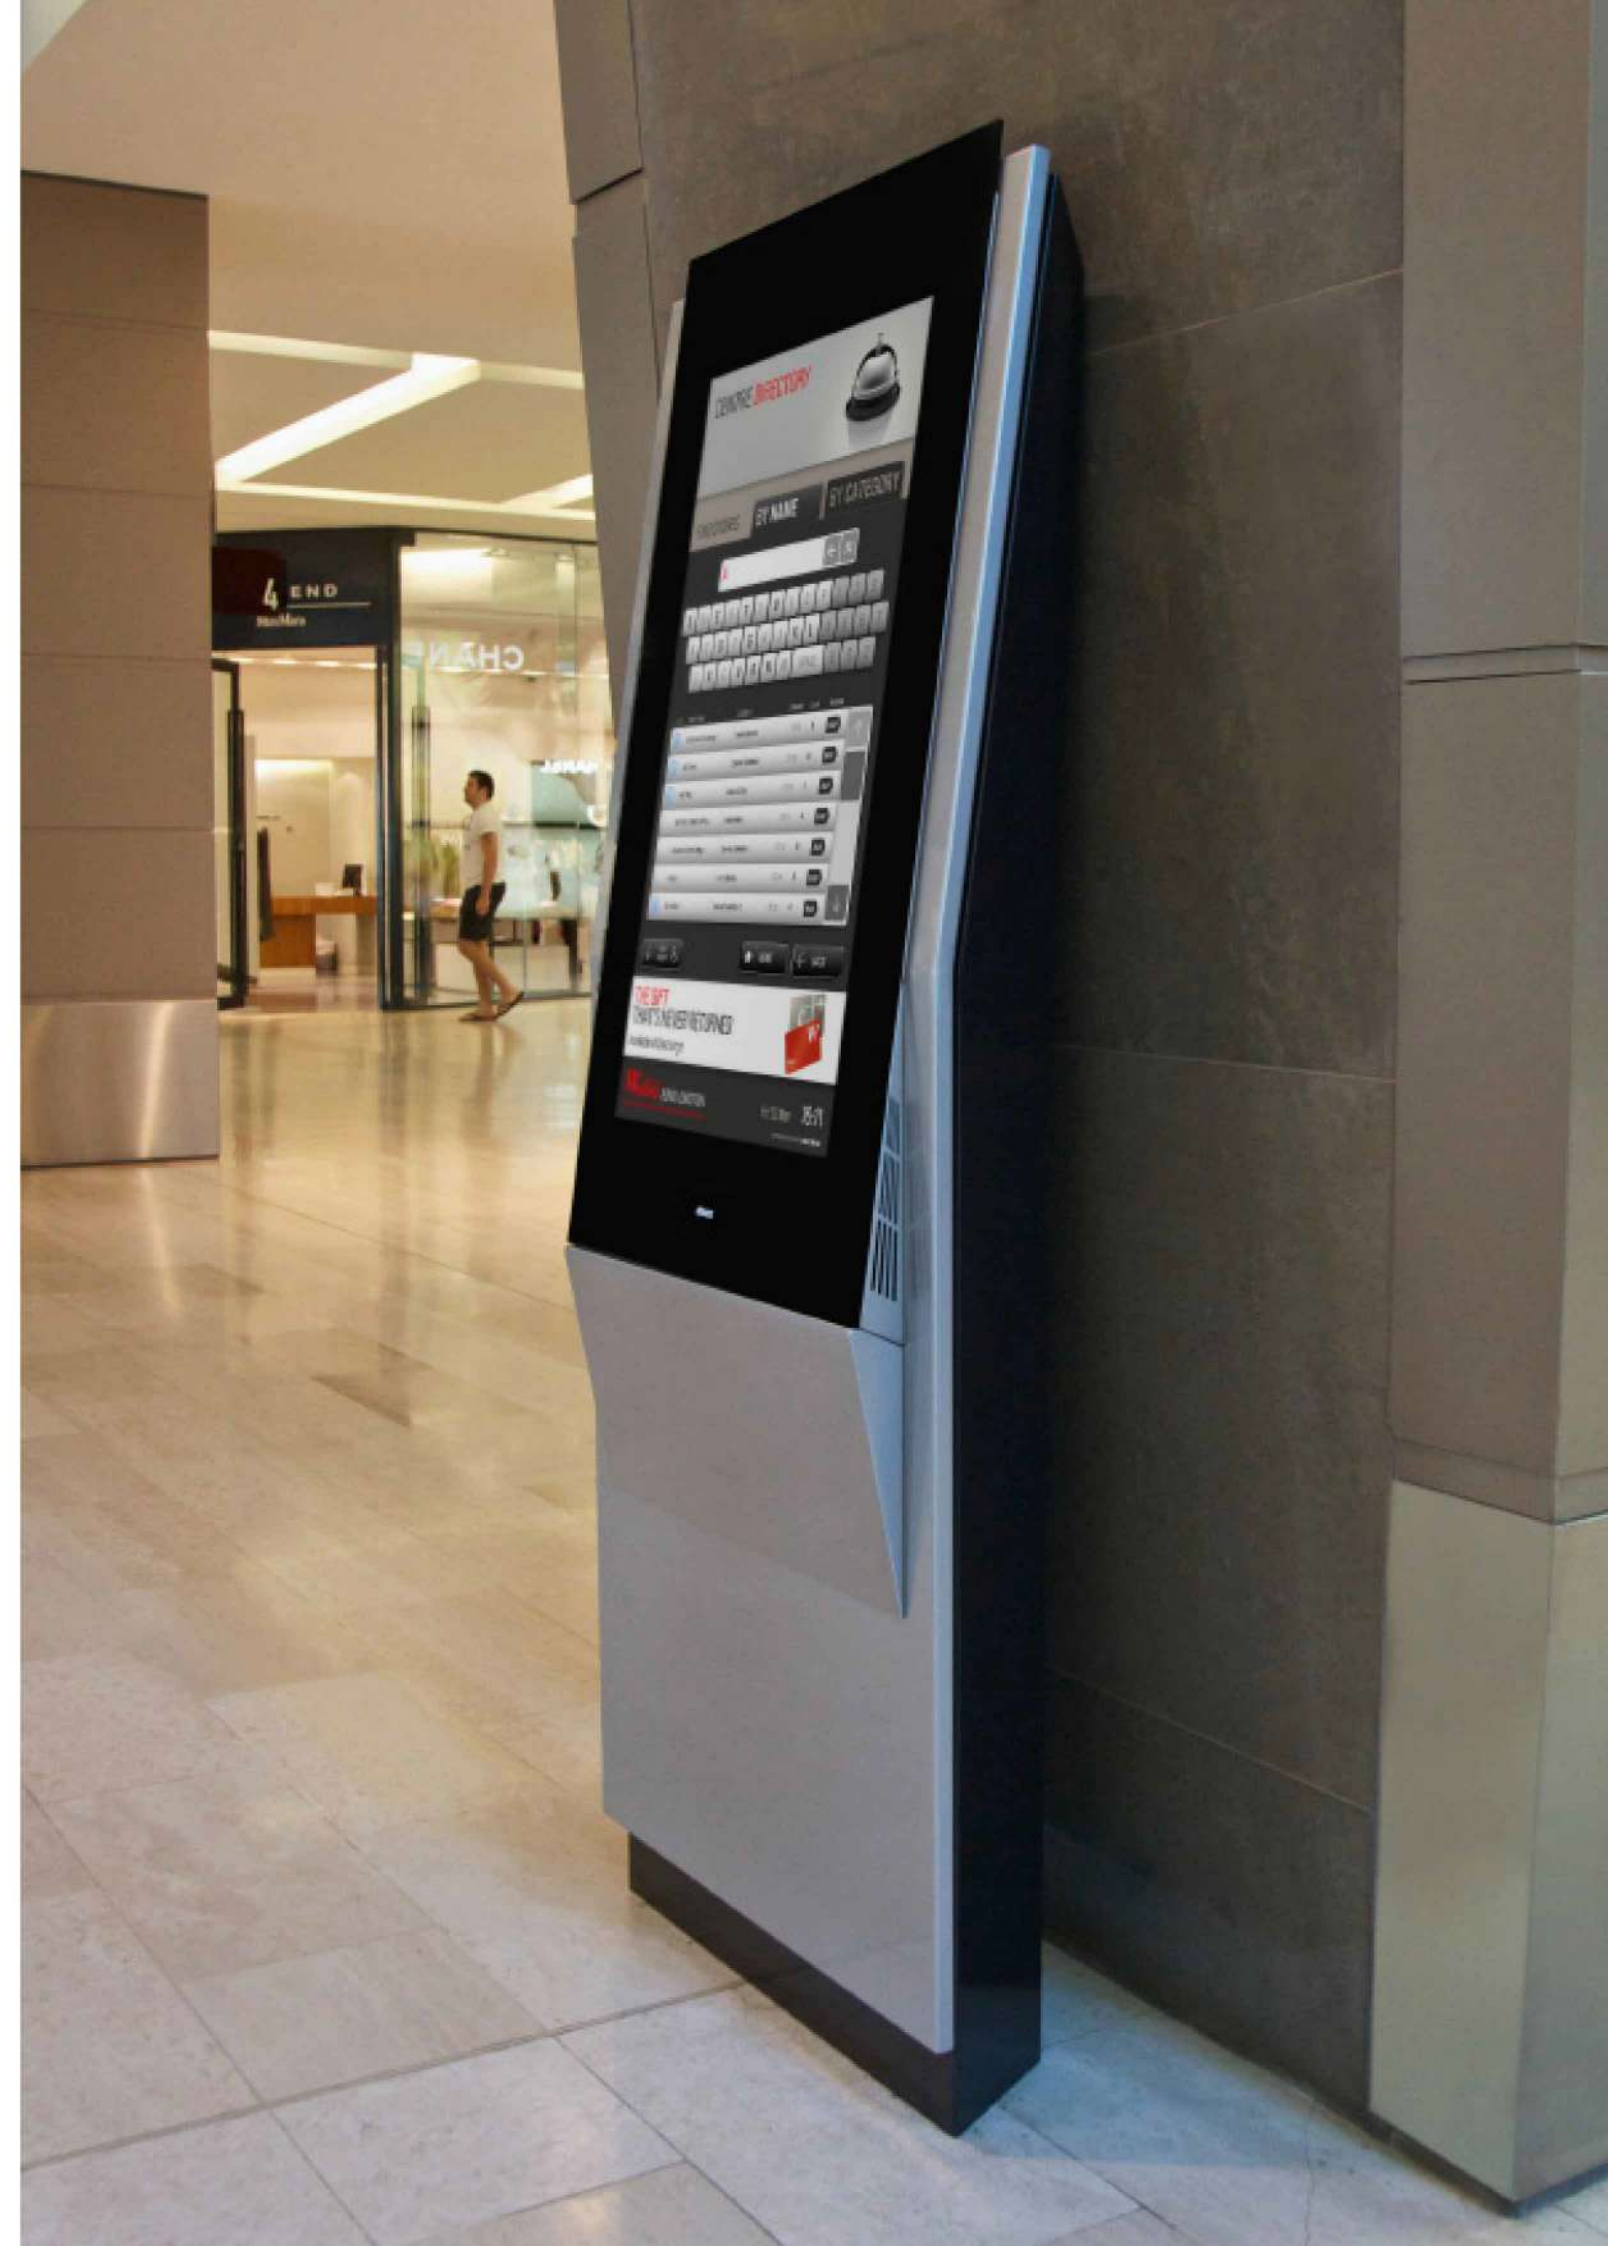

37" Edge Kiosk

Winner of the Australian Design Award. The Edge is our premium large-format portrait kiosk.

With the highest quality materials and finishes, the Edge is designed to complement the most sophisticated indoor spaces. Ideal for high traffic areas like airports, shopping centres, corporate and government buildings.

The angled face of the Edge sets it apart from non-interactive screens. The ultra-high resolution screen gives a crisp picture and clear text from any angle, and up close. Combined with dynamic software, it presents an alluring invitation to interact with it.

The Edge can accommodate people of all heights, including those in a wheelchair, with an height adjust button (invented by Abuzz).

The front door offers easy maintenance and allows two kiosks to be used back to back for 360 degree access in busy spaces.

Vivid Duo Kiosk

Designed for all weather the Vivid Duo is a robust dual-sided kiosk suitable for indoor or harsh outdoor conditions. The Vivid Duo is weather proof and is engineered to withstand extremely hot or cold environments.