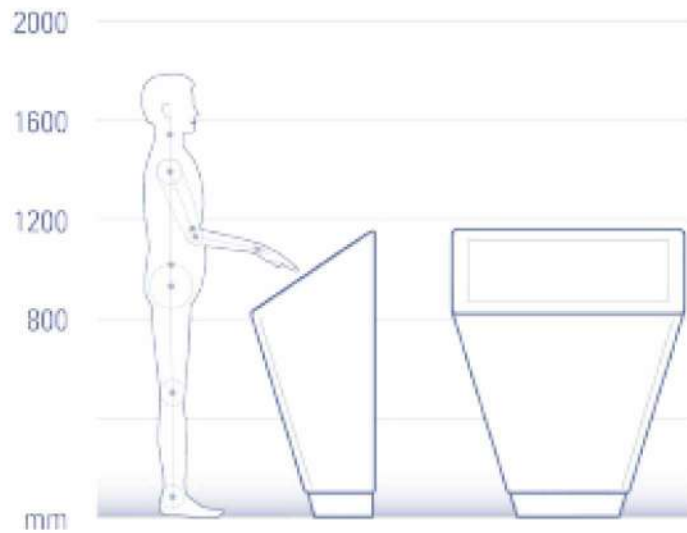

Landmark Kiosk

The latest in our range. Our reputation for innovation is embodied in this premium landscape format kiosk.

The Landmark is Designed specifically for interactive mapping applications like our Wayfinder solution, the Landmark brings a new aesthetic to to urban environments.

Its large-format landscape screen makes it ideal for seated or standing access in high traffic areas like entertainment complexes, airports, museums, casinos, retail centres, universities and hospitals.

The Landmark can run media, showcase information, and display maps oriented to the user's position. It can also run video, flash, text messages and branded advertising content.

With a solid non-porous Corian® surface it's easy to keep clean and feels as good as it looks.

FEATURES

- V-Pedestal with small footprint
- 37" Landscape HD LED Touchscreen
- Built in high quality Corian®
- Uninterrupted line of sight
- Secure keyed access
- Hidden stereo speakers
- Easy to clean

OPTIONS

- Remote Administration
- Customised media options
- Proximity sensor
- Web / Security camera
- Colour options available upon request
- Additional signage options

SPECIFICATIONS

- Height 1189 mm (3'9")
- Width 960 mm (2'3")
- Depth 514 mm (1'6")
- Resolution: 1920 x 1080 (16: 9)
- Active display area: 461 mm x 820 mm