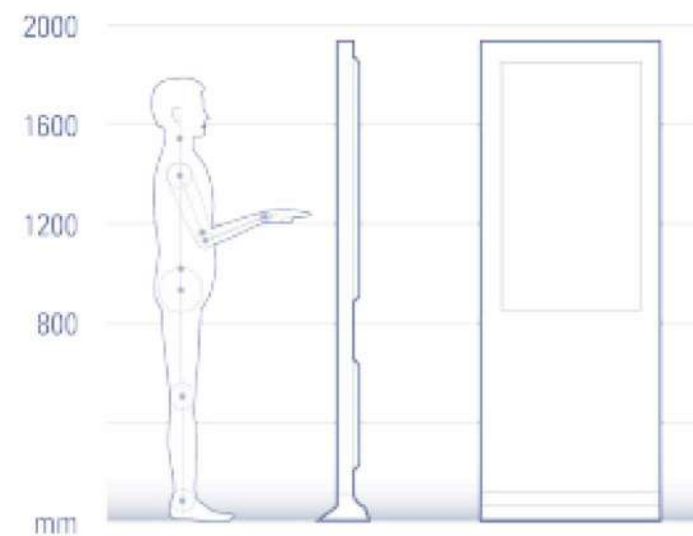

Vivid Slimline Kiosk

The Vivid slimline indoor kiosk offers a cost effective interactive touchscreen kiosk. With the capability to run media, showcase information and display wayfinder maps oriented to the user's position, the Vivid slimline is the perfect solution to suit a lower budget.

The Vivid slimline can be used as a freestanding kiosk for occasions such as trade shows or exhibitions. The Vivid slimline can be installed fixed-in-place or wall mounted, depending on your requirements.

With a large-format portrait screen it's ideal for high traffic areas like entertainment complexes, airports, museums, casinos, retail centres, universities and hospitals.

FEATURES

- Slim with small footprint
- Full HD LED LCD Touchscreen Display
- Large portrait screen
- Network enabled
- Spike and surge protection
- Quick and secure keyed access
- Discreet speaker grill

OPTIONS

- Mobile base
- Backlight logo
- Customised branding
- Additional signage

SPECIFICATIONS

- Height 1973 mm (6'4")
- Width 720 mm (2'3")
- Depth 125 mm (4")
- Total floor footprint: 0.09 sqm (1'sq)
- Resolution: 1080 x 1920 (9:16)
- Active display area: 573 mm x 1018 mm