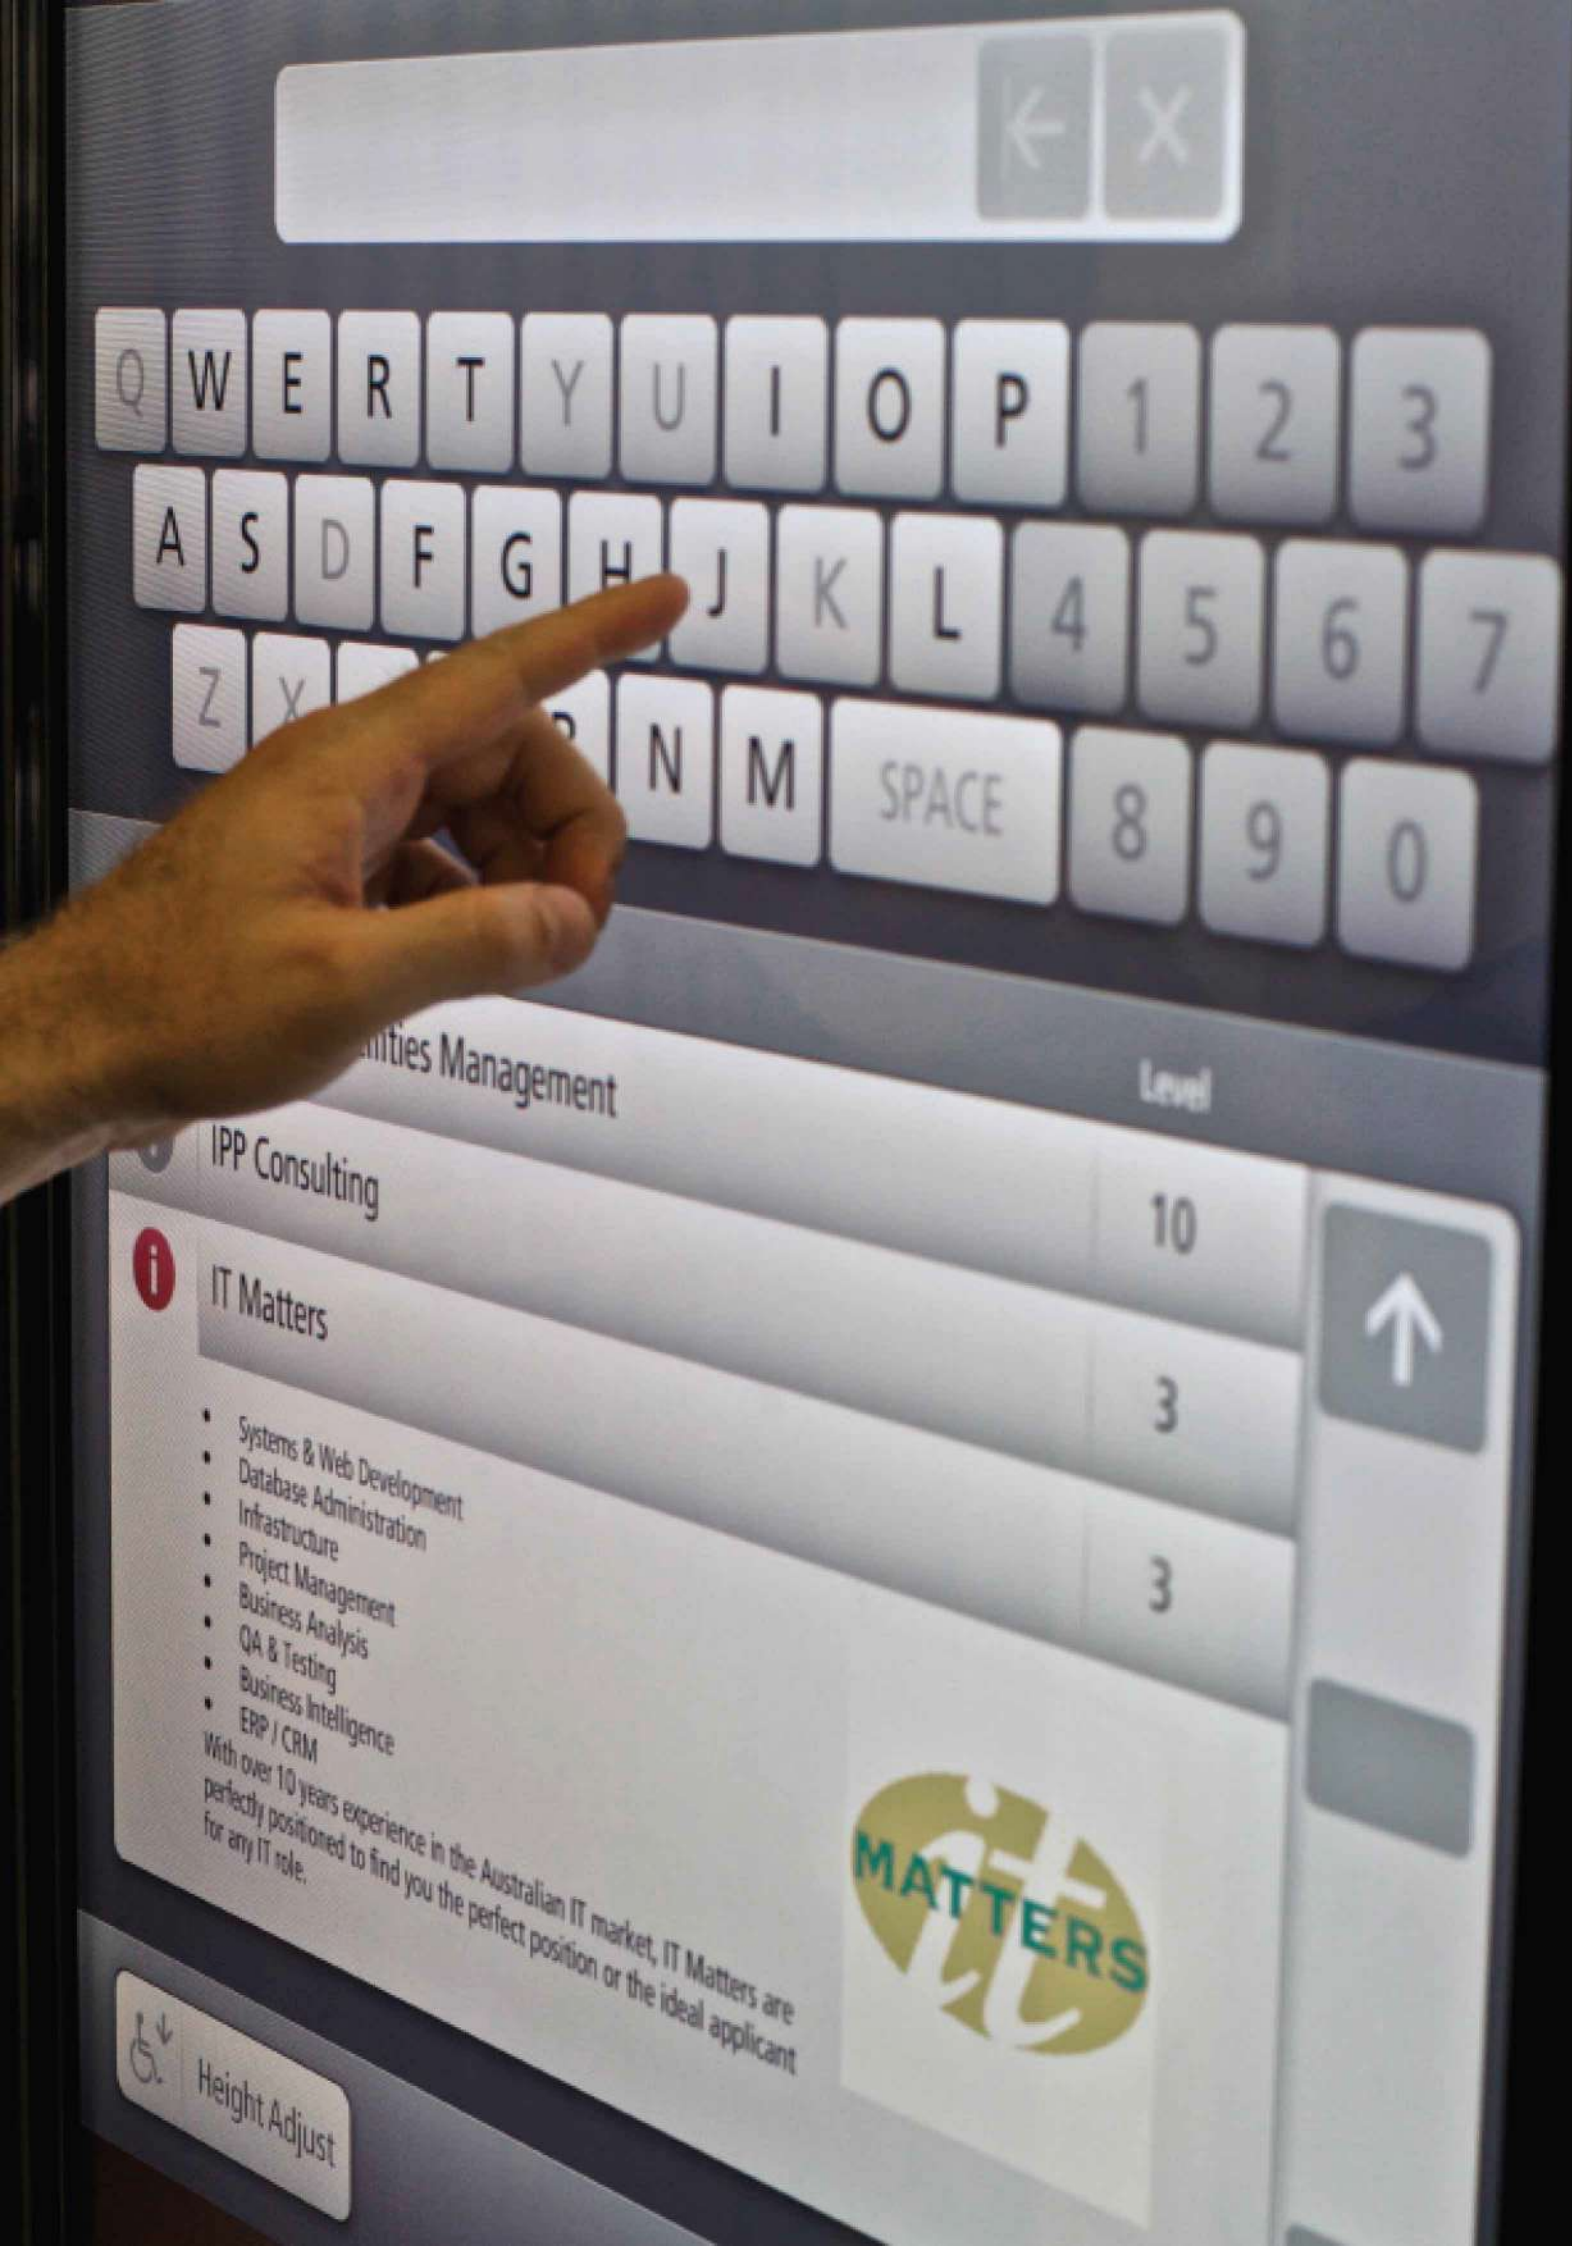

Wayfinding
Hardware
Solutions

abuzz

Wayfinder Kiosk Range

Our Hardware

Abuzz has a range of standard kiosks that cover most self-service projects. Our Industrial Design team has the capability to customise our existing kiosks or design a completely customised solution (depending on your budget)

Edge: Winner of the Australian Design Award for Excellence in Industrial Design, the Edge is our premium large format portrait kiosk.

Concierge: Wall, stand countertop and desktop use, compact design for all retail applications

Landmark: Aesthetically unrivalled, the Landmark is our latest landscape format kiosk designed specifically for our Wayfinder solution.

Vivid Duo: Robust dual sided kiosk suitable for harsh outdoor conditions (can also be used indoors). This kiosk is a third party product running Abuzz Wayfinding software.

The angled face of the Edge sets it apart from non-interactive screens. The ultra-high resolution screen gives a crisp picture and clear text from any angle, and up close. Combined with dynamic software, it presents an alluring invitation to interact with it.